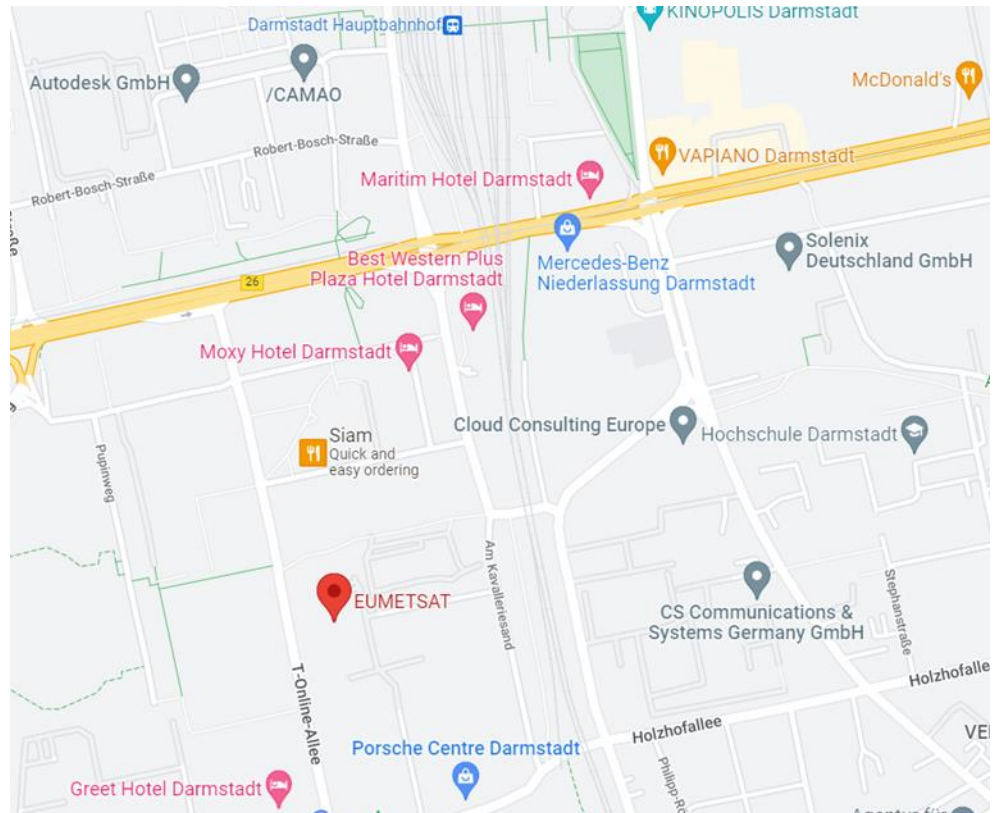

---

**Intercity Hotel**

(~10 minutes walking to EUMETSAT, at the main train station and close to AirLiner stop)

**Address:**

Darmstadt Hauptbahnhof Am Hauptbahnhof, 64293  
Darmstadt

**Tel.:** +49 6151 90691-0

---

**Welcome Hotel Darmstadt**

(next to the Darmstadttium, AirLiner stop, and city centre, ~10 minutes by taxi to EUMETSAT)

**Address:**

Karolinenpl. 4, 64289 Darmstadt

**Tel.:** +49 6151 39140

**Email:** info.dar@welcome-hotels.com

## Location and Directions

---

Eumetsat Allee 1  
64295 Darmstadt  
Germany

### From Darmstadt Main Station

In walking distance (approximately 10 minutes)